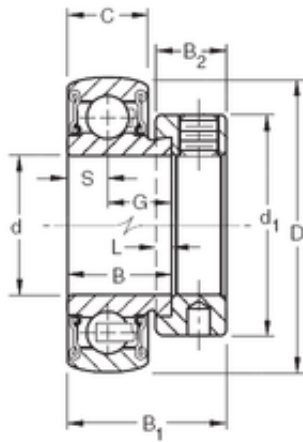

KAWASAKI PUMP LTD

25,4 mm x 52 mm x 21,44 mm timken ra100rrb bearing

Bearing No. ra100rrb

Size	25.4x52x21.44 mm
Bore Diameter	25,4 mm
Outer Diameter	52 mm
Width	21,44 mm
d	25,4 mm
D	52 mm
B	21,44 mm
C	15 mm
d1	38,1 mm
B1	31 mm
B2	13,5 mm
G	13,92 mm
L	4 mm
S	7,49 mm
Weight	0,186 Kg
Basic dynamic load rating (C)	15,8 kN

ra100rrb Bearing 2D drawings and 3D CAD models